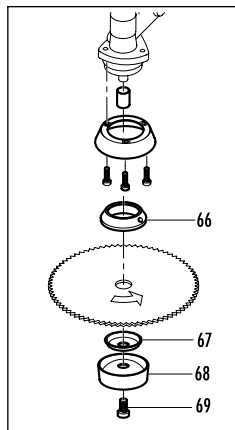

brand	MCCULLOCH

date	MAY/03	SHEET 3/4

Model	Prefix
ELITE 4230X	02

Product number
953900389

FIGURE 2