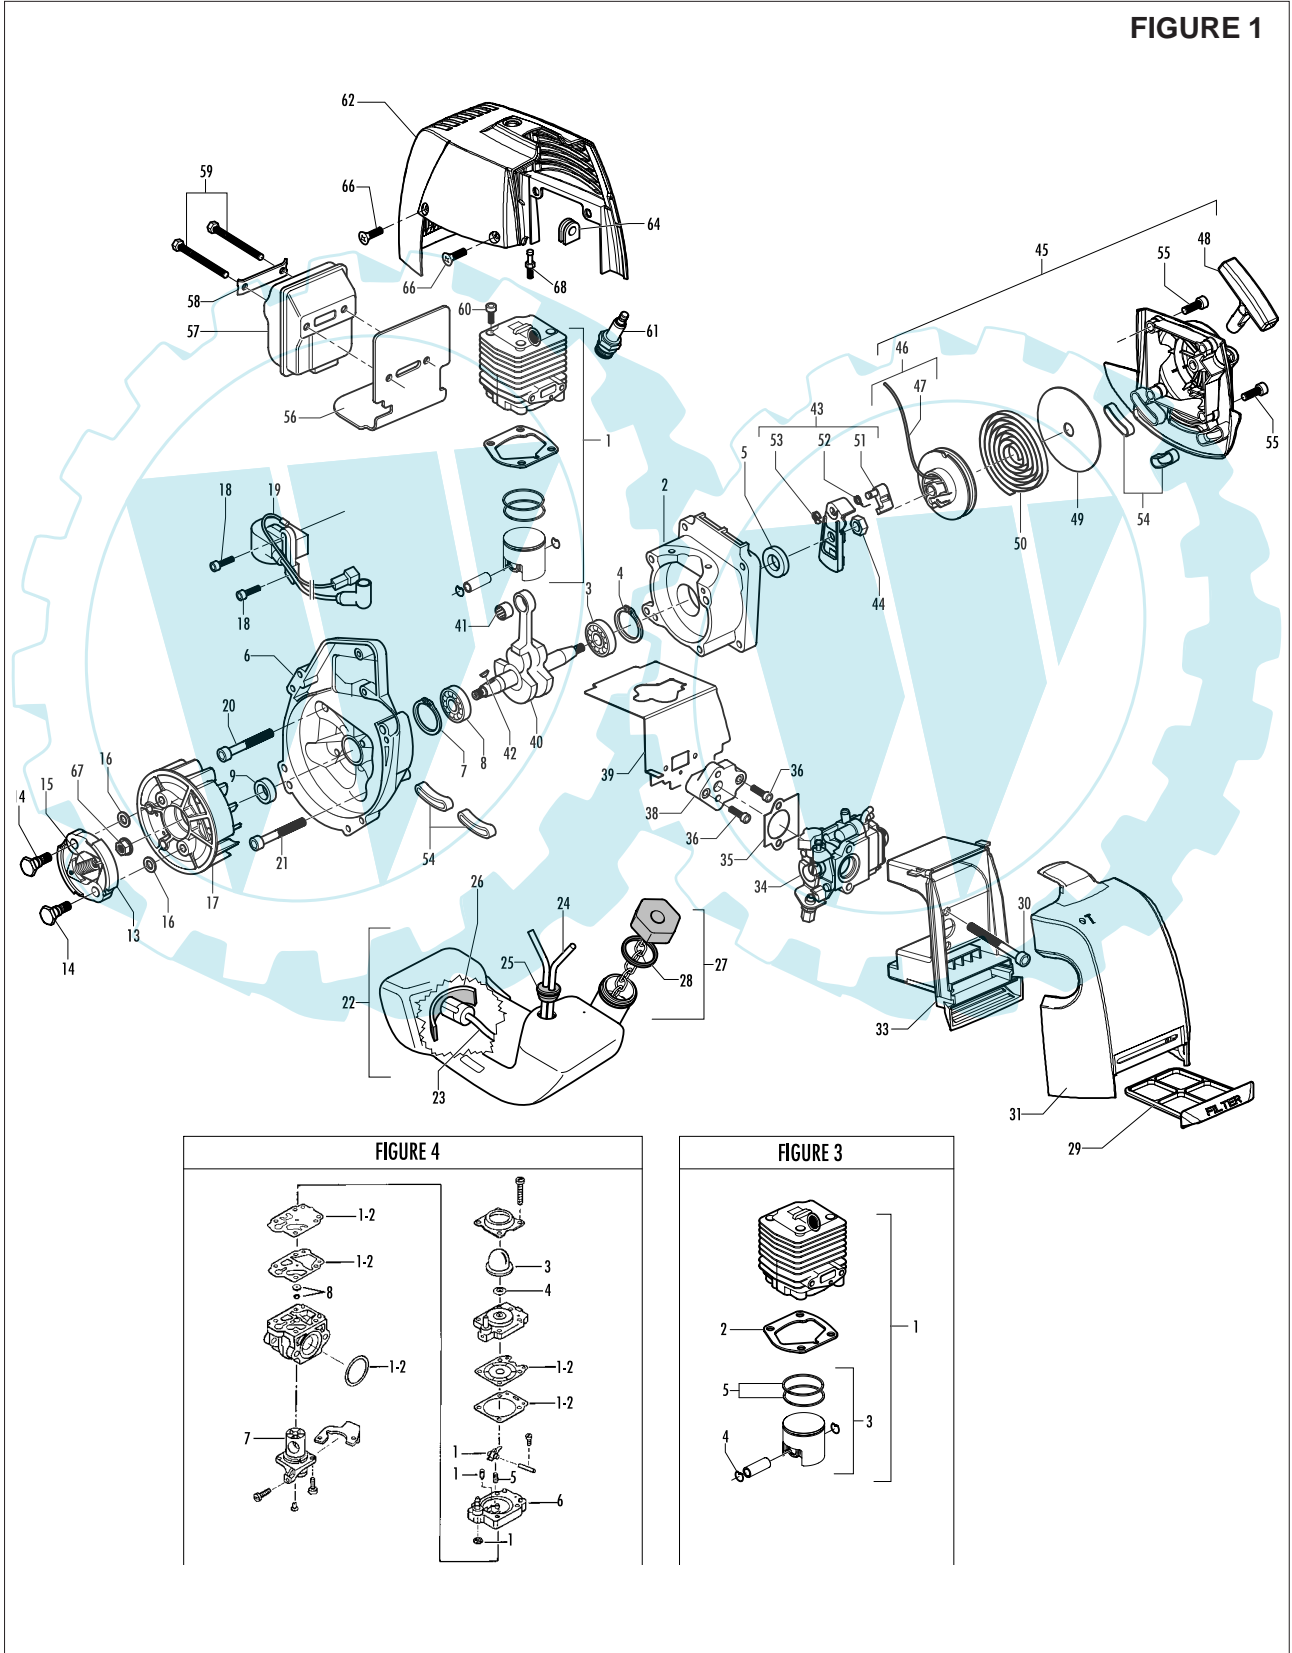

brand	MCCULLOCH

date	MAY/03	SHEET 1/4

Model	Prefix
ELITE 4230X	02

Product number
953900389