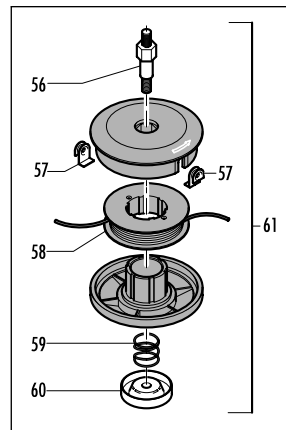

brand	MCCULLOCH

date	MAY/03	SHEET 3/4

Model	Prefix
ELITE 4230X	02

Product number
953900389

FIGURE 2