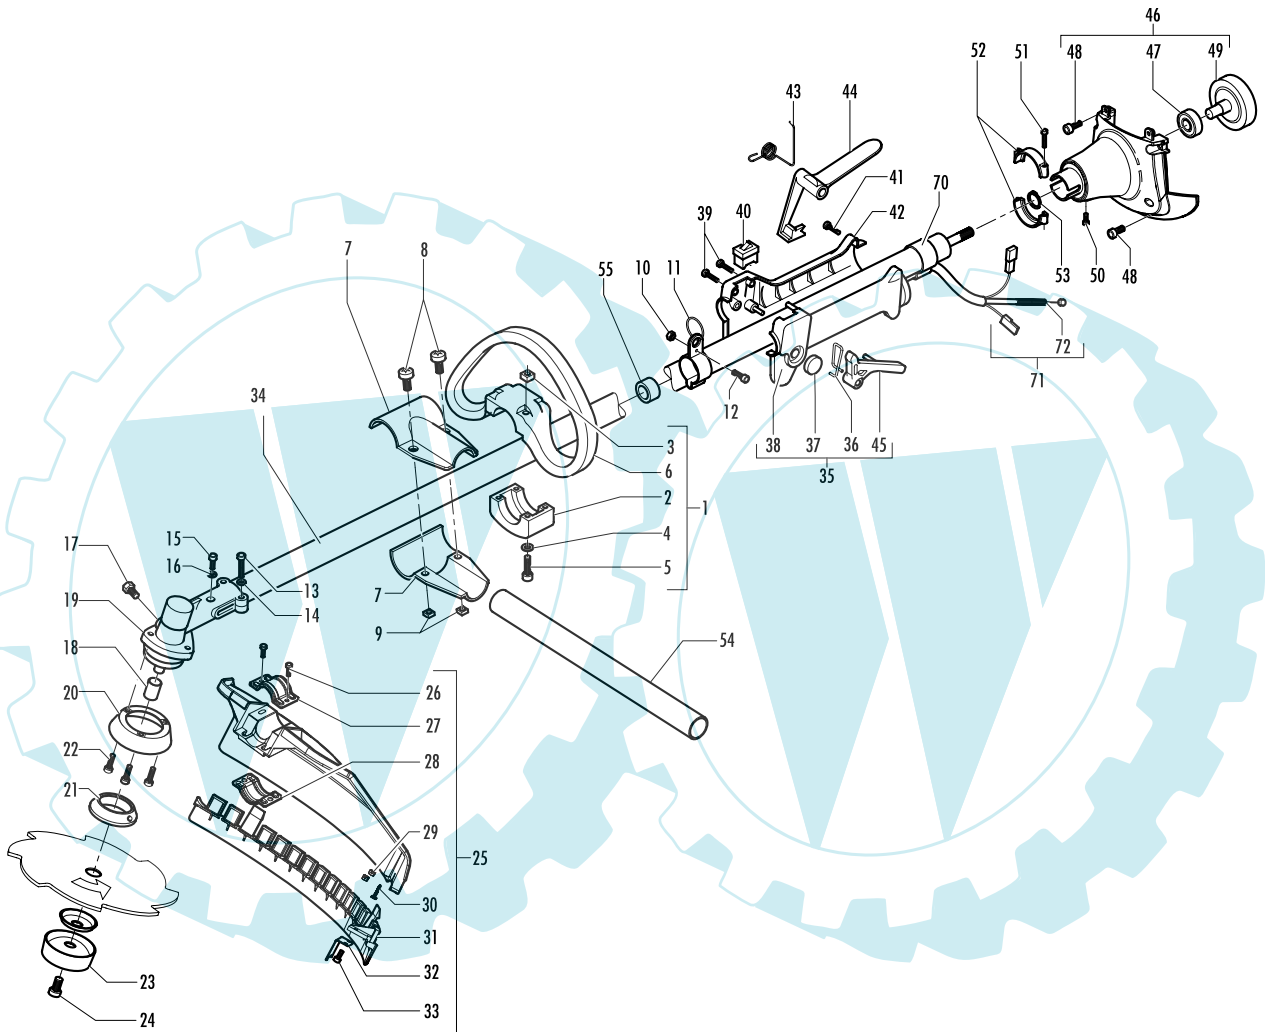

brand	MCCULLOCH

date	MAY/03	SHEET 3/4

Model	Prefix
ELITE 4230X	02

Product number
953900389

FIGURE 2