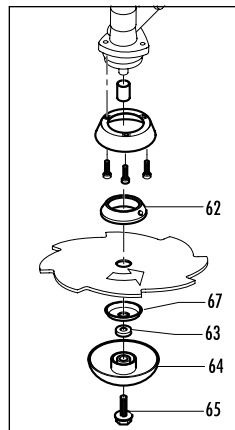

brand	MCCULLOCH

date	MAY/03	SHEET 3/4

Model	Prefix
ELITE 4230X	02

Product number
953900389

FIGURE 2